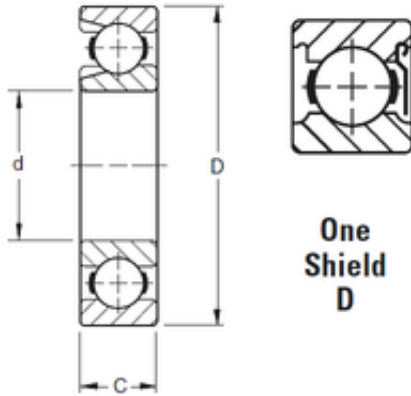

NTN Bearing Rolamentos do Brasil Ltda.

105 mm x 190 mm x 36 mm TIMKEN 221WD Single Row Ball Bearings

Bearing No. 221WD

Size	105x190x36 mm
Bore Diameter	105 mm
Outer Diameter	190 mm
Width	36 mm
d	105 mm
D	190 mm
B	36 mm
C	36 mm
Weight	4,277 Kg
Basic dynamic load rating (C)	195 kN

221WD Bearing 2D drawings and 3D CAD models